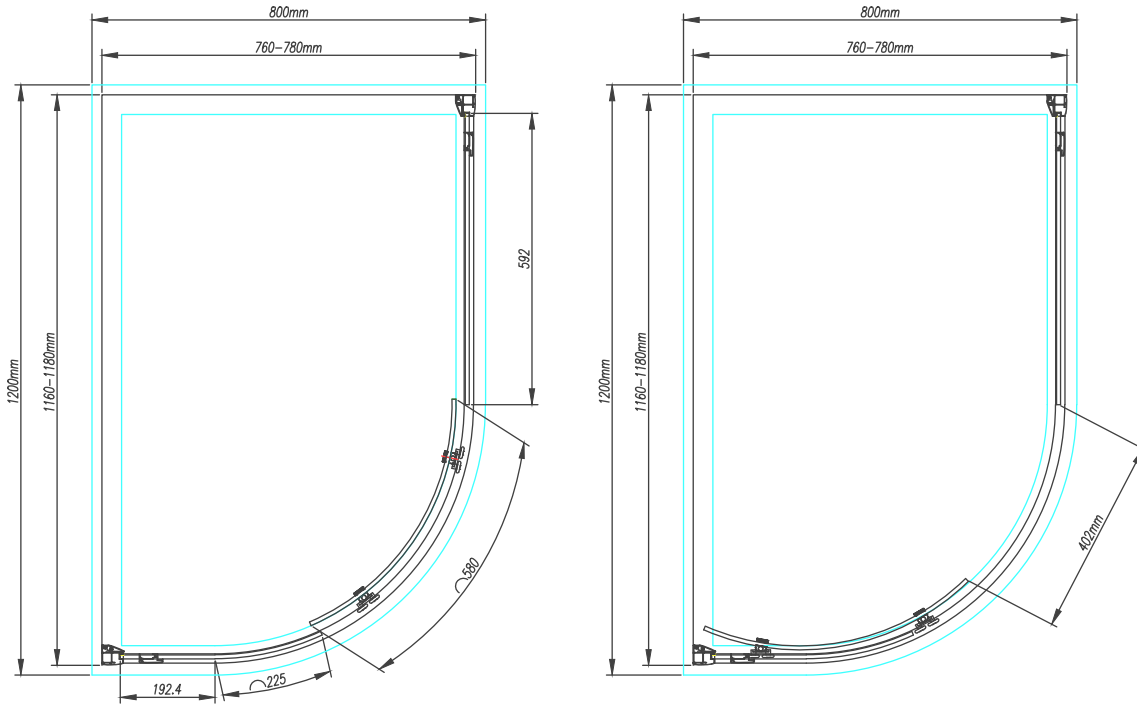

Size (mm) - 1200 x 800

Lifetime Guarantee (Subject to within Terms and Conditions)

- **8mm** Toughened Safety Glass to EN12150 and CE Approved (8mm Fixed and 8mm Moving Glass)
- MYSHIELD Easy Clean Glass and High Polished Chrome Profiles
- 1950mm High
- Smooth Glide Double Quick Release Stainless Steel Rollers
- Quality Chrome Double Handle
- Concealed Cover Strips
- Reversible Door & Easy to Install
- Extension Profile Available – Extra 20mm

All shower doors, wetroom panels & bath screens feature MyShield Easy Clean Glass, this helps to prevent the build up of lime scale, dirt and soap allowing the glass to be easily cleaned.

The information contained on this page was correct at date of issue. Fitting dimensions are provided as a guide only. Some variation may occur due to manufacturing tolerances. We pursue a policy of continuing improvement in design and performance of our products and so reserve the right to change specifications without prior notice.