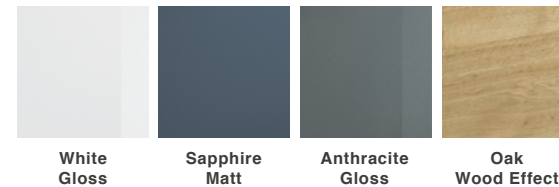

**SIZE:** H 1500 x W 310 x D 240mm

**UNIT FINISH:** Gloss/Matt/Wood

**SHELVES:** 4 Shelf Levels

Unit available in the following

The information contained on this page was correct at date of issue. Fitting dimensions are provided as a guide only. Some variation may occur due to manufacturing tolerances. We pursue a policy of continuing improvement in design and performance of our products and so reserve the right to change specifications without prior notice.