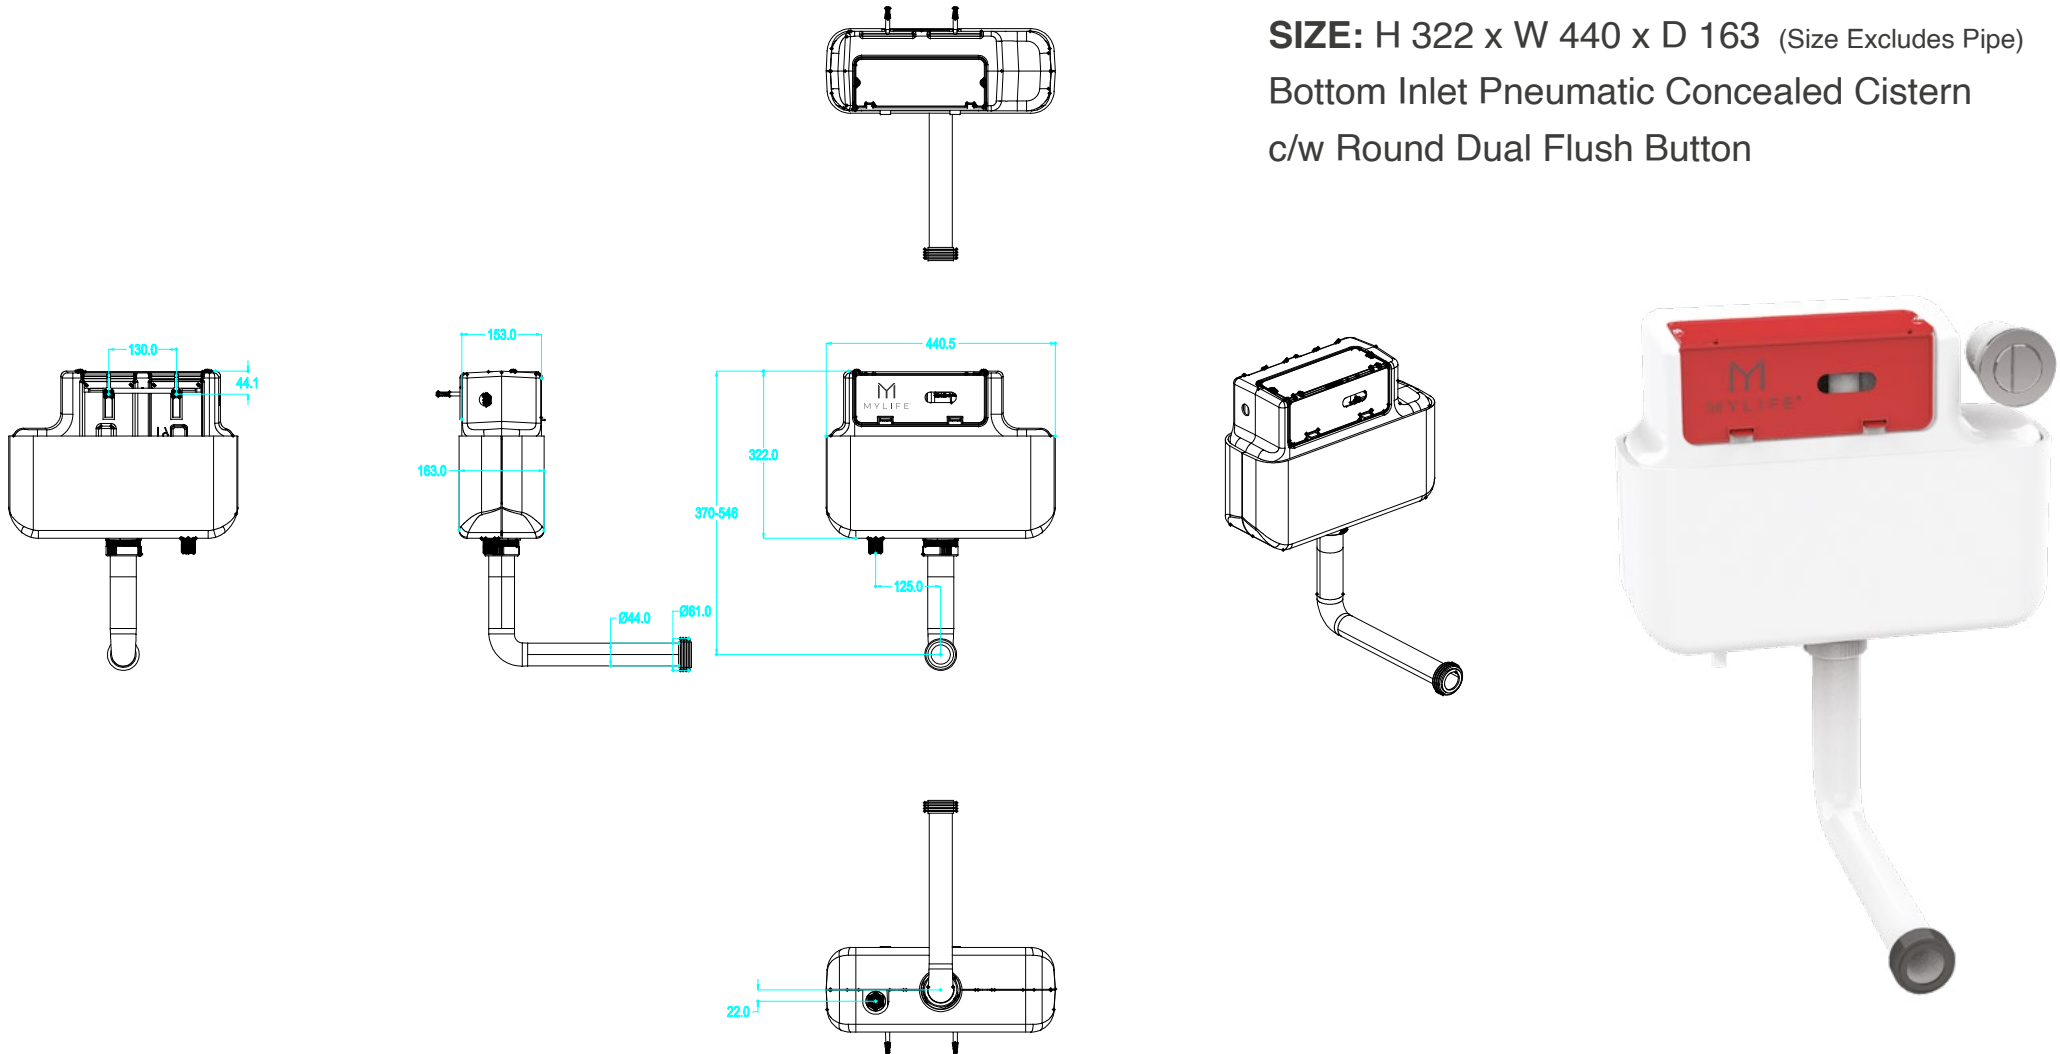

SIZE: H 322 x W 440 x D 163 (Size Excludes Pipe)
 Bottom Inlet Pneumatic Concealed Cistern
 c/w Round Dual Flush Button

The information contained on this page was correct at date of issue. Fitting dimensions are provided as a guide only. Some variation may occur due to manufacturing tolerances. We pursue a policy of continuing improvement in design and performance of our products and so reserve the right to change specifications without prior notice.