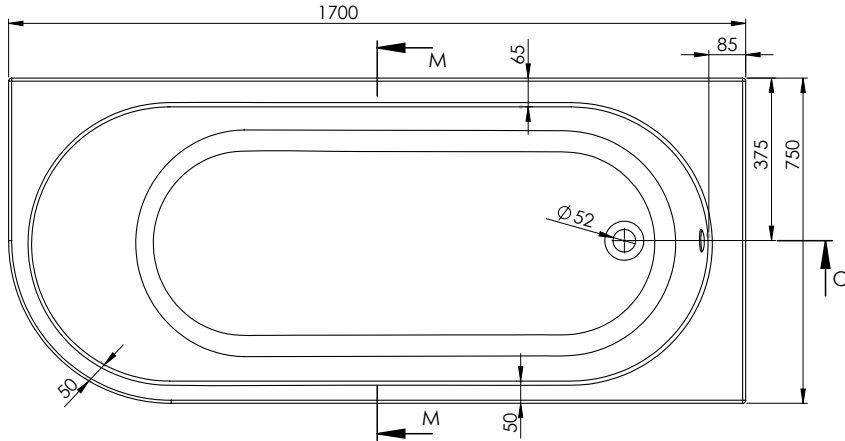

Birr 1700 x 750mm RightHand Bath
Size: L 1700 x W 750 x H 400mm
Can Be Drilled For Tap Holes
Water Capacity 195L

The information contained on this page was correct at date of issue. Fitting dimensions are provided as a guide only. Some variation may occur due to manufacturing tolerances. We pursue a policy of continuing improvement in design and performance of our products and so reserve the right to change specifications without prior notice.