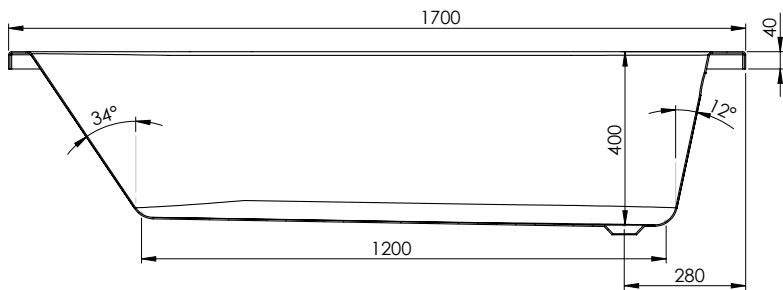

Birr 1700 x 750mm RightHand Bath
Size: L 1700 x W 750 x H 400mm
Can Be Drilled For Tap Holes
Water Capacity 195L

The information contained on this page was correct at date of issue. Fitting dimensions are provided as a guide only. Some variation may occur due to manufacturing tolerances. We pursue a policy of continuing improvement in design and performance of our products and so reserve the right to change specifications without prior notice.