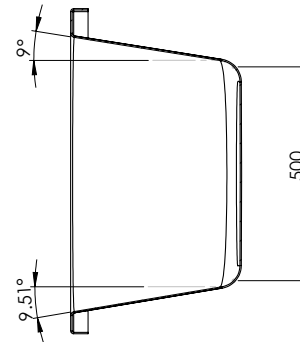

Birr 1700 x 750mm RightHand Bath
Size: L 1700 x W 750 x H 400mm
Can Be Drilled For Tap Holes
Water Capacity 195L

The information contained on this page was correct at date of issue. Fitting dimensions are provided as a guide only. Some variation may occur due to manufacturing tolerances. We pursue a policy of continuing improvement in design and performance of our products and so reserve the right to change specifications without prior notice.