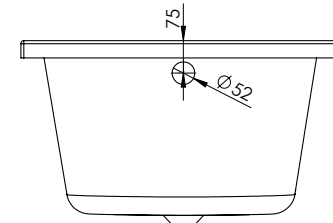

Birr 1700 x 750mm RightHand Bath
Size: L 1700 x W 750 x H 400mm
Can Be Drilled For Tap Holes
Water Capacity 195L

The information contained on this page was correct at date of issue. Fitting dimensions are provided as a guide only. Some variation may occur due to manufacturing tolerances. We pursue a policy of continuing improvement in design and performance of our products and so reserve the right to change specifications without prior notice.