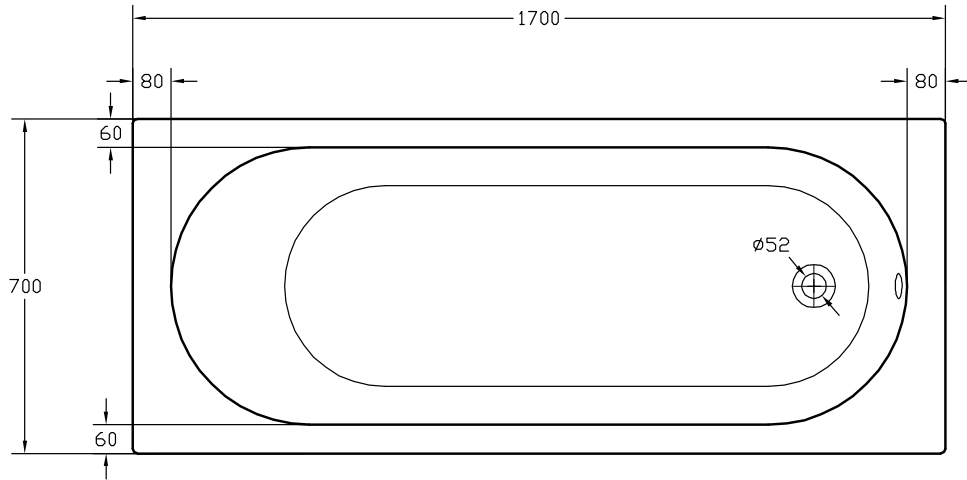

Carne 1700 x 700mm Single Ended Bath

Size: L 1700 x W 700 x H 370mm

Water Capacity: 154L

Can Be Drilled For Tap Holes

The information contained on this page was correct at date of issue. Fitting dimensions are provided as a guide only. We pursue a policy of continuing improvement in design and performance of our products and so reserve the right to change specifications without prior notice.