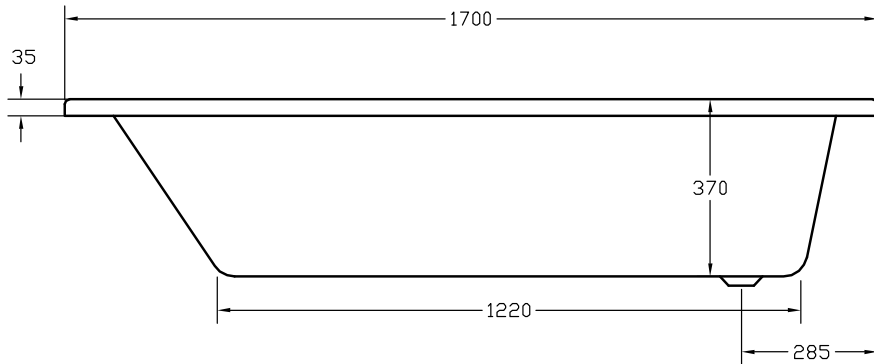

Carne 1700 x 700mm Single Ended Bath

Size: L 1700 x W 700 x H 370mm

Water Capacity: 154L

Can Be Drilled For Tap Holes

The information contained on this page was correct at date of issue. Fitting dimensions are provided as a guide only. We pursue a policy of continuing improvement in design and performance of our products and so reserve the right to change specifications without prior notice.