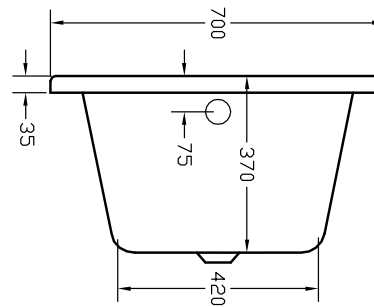

Carne 1700 x 700mm Single Ended Bath

Size: L 1700 x W 700 x H 370mm

Water Capacity: 154L

Can Be Drilled For Tap Holes

The information contained on this page was correct at date of issue. Fitting dimensions are provided as a guide only. We pursue a policy of continuing improvement in design and performance of our products and so reserve the right to change specifications without prior notice.