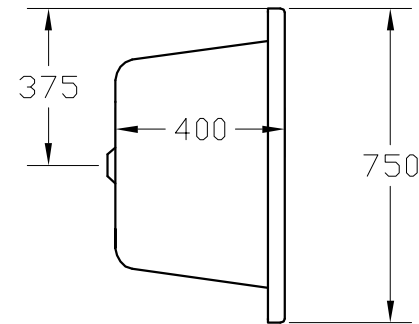

Size: L 1700 x W 750 x H 400mm

Water Capacity: 164L

Can Be Drilled For Tap Holes

The information contained on this page was correct at date of issue. Fitting dimensions are provided as a guide only. We pursue a policy of continuing improvement in design and performance of our products and so reserve the right to change specifications without prior notice.