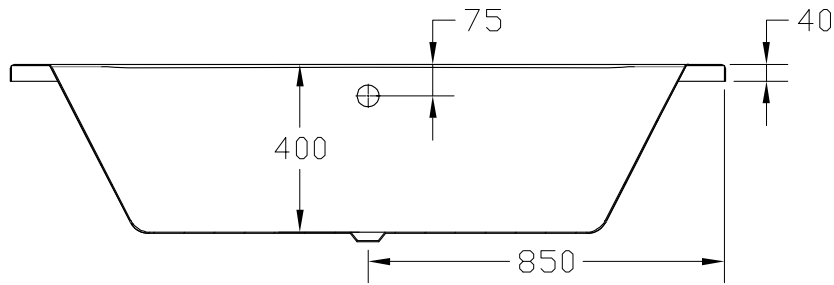

Size: L 1700 x W 750 x H 400mm

Water Capacity: 164L

Can Be Drilled For Tap Holes

The information contained on this page was correct at date of issue. Fitting dimensions are provided as a guide only. We pursue a policy of continuing improvement in design and performance of our products and so reserve the right to change specifications without prior notice.