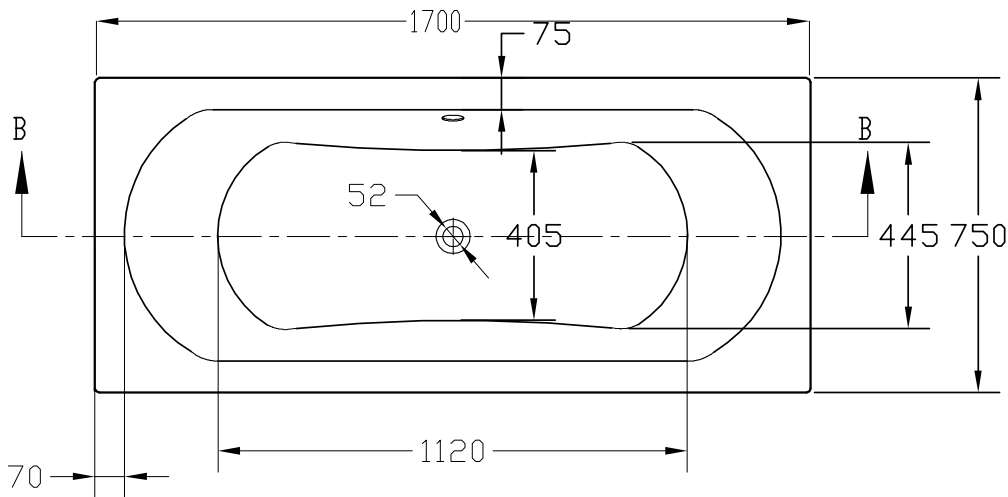

Size: L 1700 x W 750 x H 400mm

Water Capacity: 164L

Can Be Drilled For Tap Holes

The information contained on this page was correct at date of issue. Fitting dimensions are provided as a guide only. We pursue a policy of continuing improvement in design and performance of our products and so reserve the right to change specifications without prior notice.