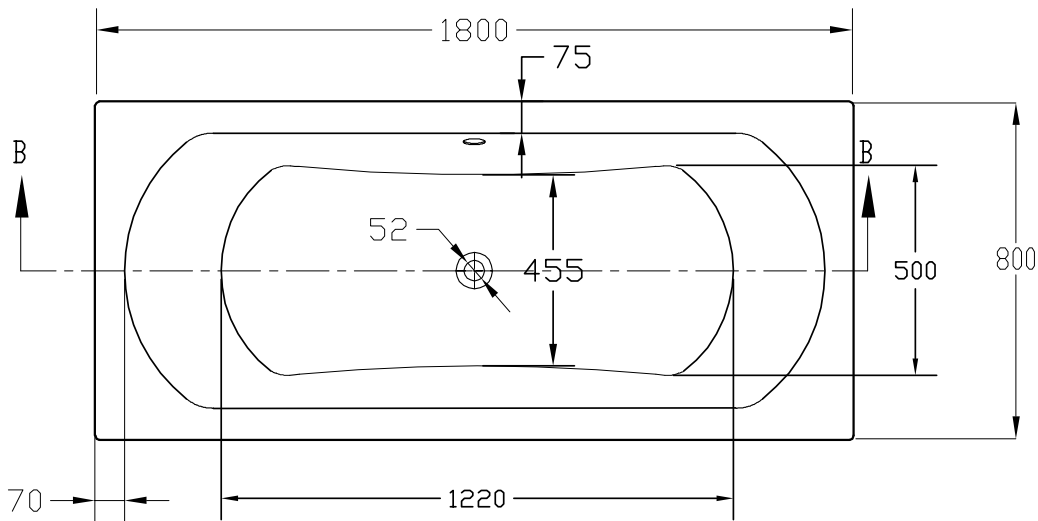

Size: L 1800 x W 800 x H 400mm

Water Capacity: 195L

Can Be Drilled For Tap Holes

The information contained on this page was correct at date of issue. Fitting dimensions are provided as a guide only. We pursue a policy of continuing improvement in design and performance of our products and so reserve the right to change specifications without prior notice.