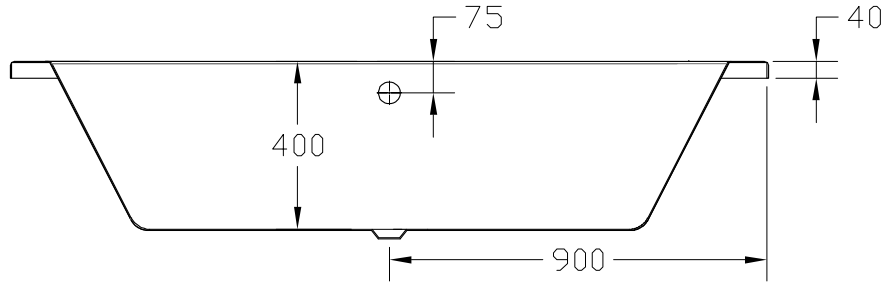

Size: L 1800 x W 800 x H 400mm

Water Capacity: 195L

Can Be Drilled For Tap Holes

The information contained on this page was correct at date of issue. Fitting dimensions are provided as a guide only. We pursue a policy of continuing improvement in design and performance of our products and so reserve the right to change specifications without prior notice.