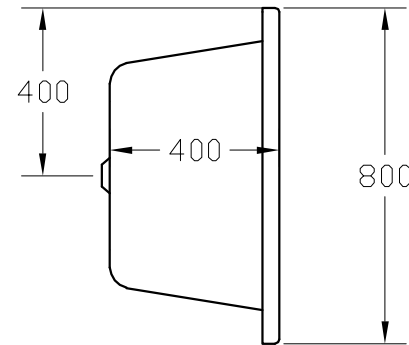

Size: L 1800 x W 800 x H 400mm

Water Capacity: 195L

Can Be Drilled For Tap Holes

The information contained on this page was correct at date of issue. Fitting dimensions are provided as a guide only. We pursue a policy of continuing improvement in design and performance of our products and so reserve the right to change specifications without prior notice.