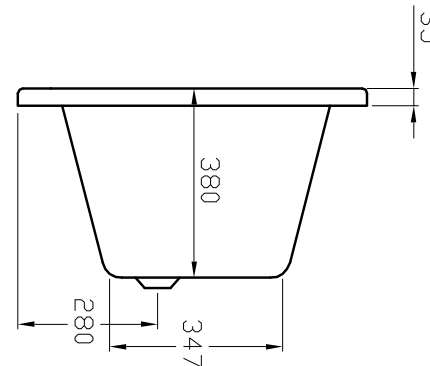

Size: L 1700 x W 700 x H 380mm

Water Capacity: 141L

Can Be Drilled For Tap Holes

The information contained on this page was correct at date of issue. Fitting dimensions are provided as a guide only. We pursue a policy of continuing improvement in design and performance of our products and so reserve the right to change specifications without prior notice.