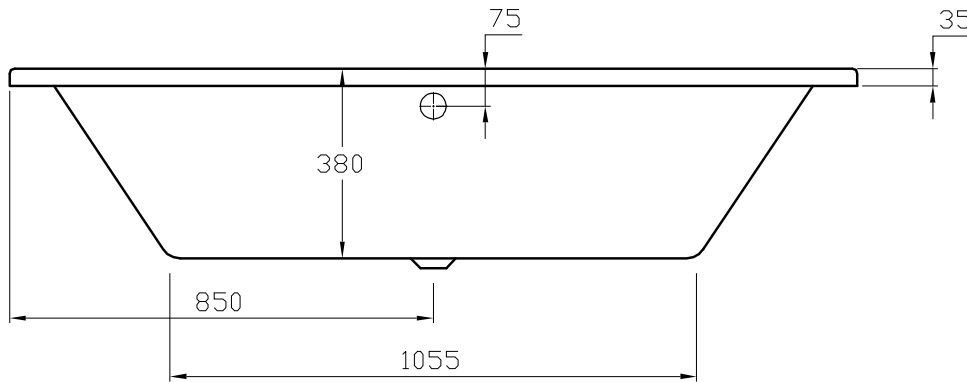

Size: L 1700 x W 700 x H 380mm

Water Capacity: 141L

Can Be Drilled For Tap Holes

The information contained on this page was correct at date of issue. Fitting dimensions are provided as a guide only. We pursue a policy of continuing improvement in design and performance of our products and so reserve the right to change specifications without prior notice.