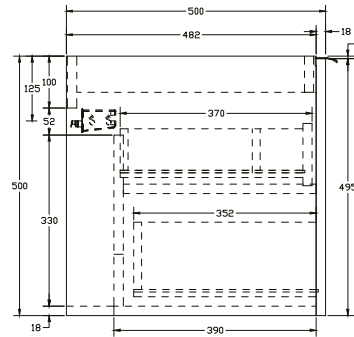

# Axel 950mm Wall Unit with Carrara Worktop

**SIZE:** H 522 x W 962 x D 505mm

**TAP HOLE(S):** One

**BASIN MATERIAL:** Carrara Marble

**UNIT FINISH:** Gloss/Matt

Unit available in the following

Forest Green  
Matt

Deep Blue  
Matt

Lead Grey  
Matt

White  
Gloss

The information contained on this page was correct at date of issue. Fitting dimensions are provided as a guide only. Some variation may occur due to manufacturing tolerances. We pursue a policy of continuing improvement in design and performance of our products and so reserve the right to change specifications without prior notice.