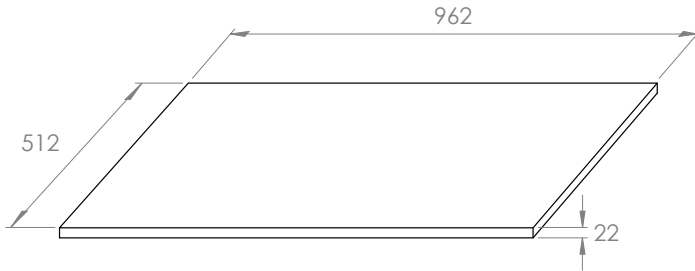

# Axel 950mm Wall Unit with Carrara Worktop

**SIZE:** H 522 x W 962 x D 505mm

**TAP HOLE(S):** One

**BASIN MATERIAL:** Carrara Marble

**UNIT FINISH:** Gloss/Matt

Unit available in the following

Forest Green  
Matt

Deep Blue  
Matt

Lead Grey  
Matt

White  
Gloss

The information contained on this page was correct at date of issue. Fitting dimensions are provided as a guide only. Some variation may occur due to manufacturing tolerances. We pursue a policy of continuing improvement in design and performance of our products and so reserve the right to change specifications without prior notice.