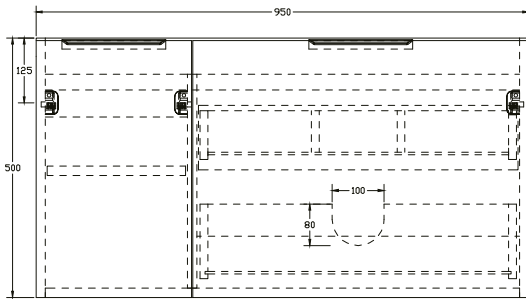

# Axel 950mm Wall Unit with Carrara Worktop

**SIZE:** H 522 x W 962 x D 505mm

**TAP HOLE(S):** One

**BASIN MATERIAL:** Carrara Marble

**UNIT FINISH:** Gloss/Matt

Unit available in the following

Forest Green  
Matt

Deep Blue  
Matt

Lead Grey  
Matt

White  
Gloss

The information contained on this page was correct at date of issue. Fitting dimensions are provided as a guide only. Some variation may occur due to manufacturing tolerances. We pursue a policy of continuing improvement in design and performance of our products and so reserve the right to change specifications without prior notice.