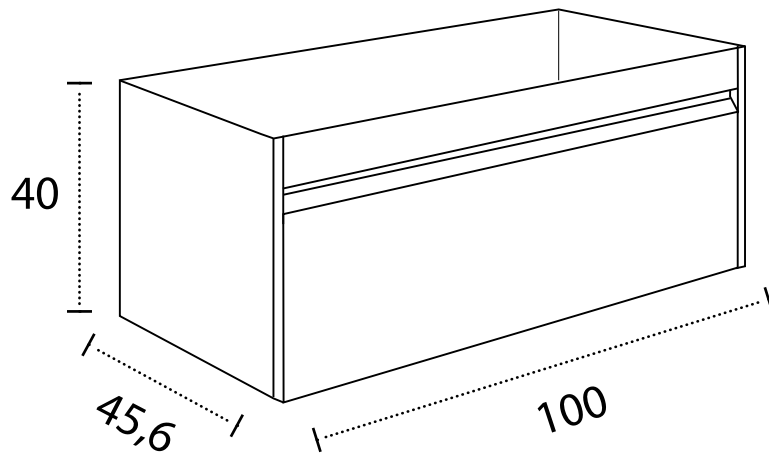

# Hampton 1000mm with Carrara Worktop 1 Drawer Wall Unit

**SIZE:** H 419 x W 1010 x D 460mm

**TAP HOLE(S):** One

**BASIN MATERIAL:** Ceramic

**UNIT FINISH:** Gloss/Matt/Wood

Unit available in the following