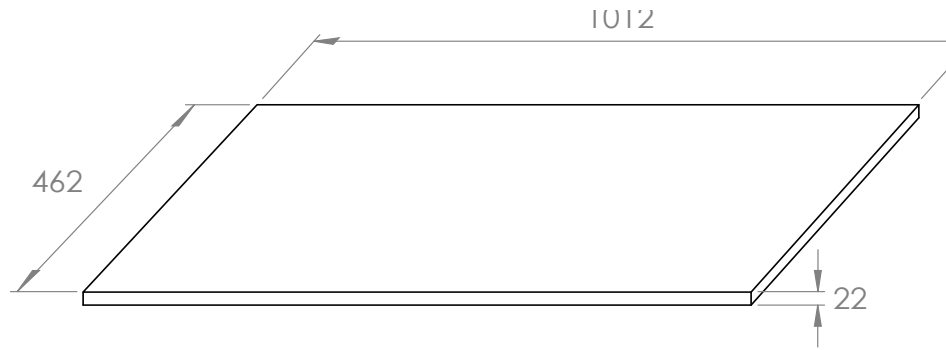

# Hampton 1000mm with Carrara Worktop 1 Drawer Wall Unit

**SIZE:** H 419 x W 1010 x D 460mm

**TAP HOLE(S):** One

**BASIN MATERIAL:** Ceramic

**UNIT FINISH:** Gloss/Matt/Wood

Unit available in the following