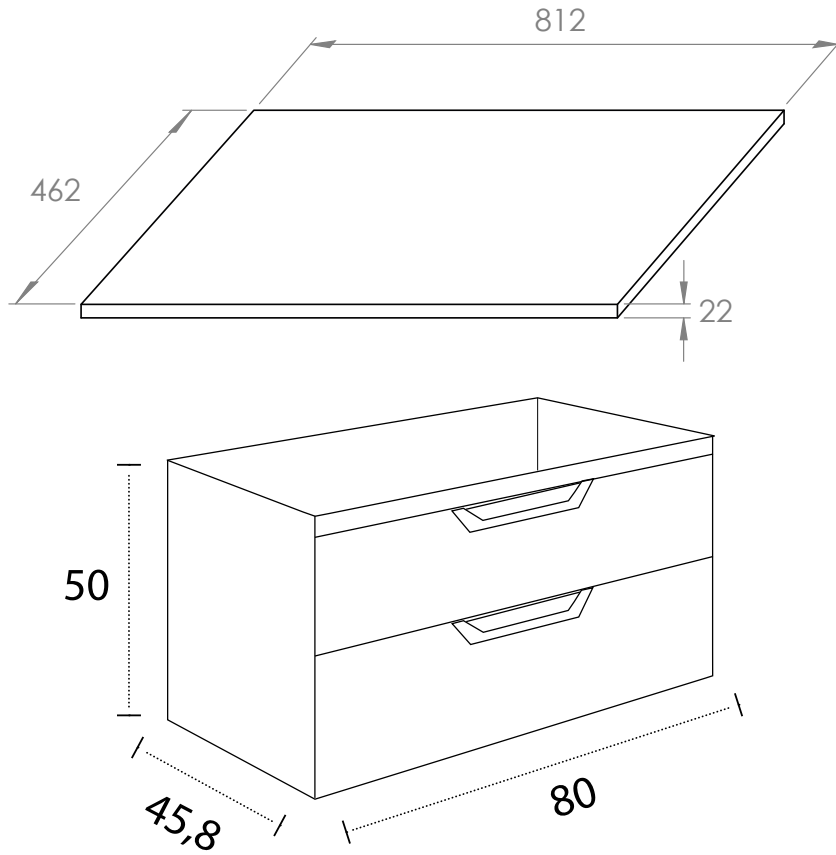

Madison - Carrara Worktop 800mm 2 Drawer Wall Unit

SIZE: H 522 x W 812 x D 462mm

UNIT FINISH: Gloss/Matt/Wood

Unit available in the following

The information contained on this page was correct at date of issue. Fitting dimensions are provided as a guide only. Some variation may occur due to manufacturing tolerances. We pursue a policy of continuing improvement in design and performance of our products and so reserve the right to change specifications without prior notice.