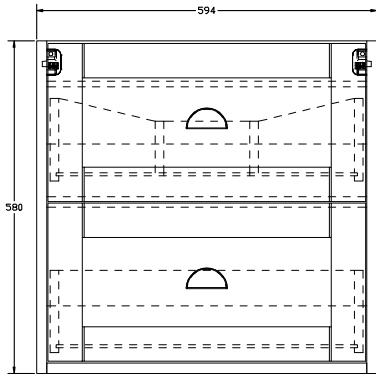

SIZE: H 645 x W 600 x D 460mm

TAP HOLE(S): One

BASIN MATERIAL: Ceramic

UNIT FINISH: Wood Effect

Unit available in the following

Ash Wood Effect

Indigo Ash Wood Effect

The information contained on this page was correct at date of issue. Fitting dimensions are provided as a guide only. Some variation may occur due to manufacturing tolerances. We pursue a policy of continuing improvement in design and performance of our products and so reserve the right to change specifications without prior notice.