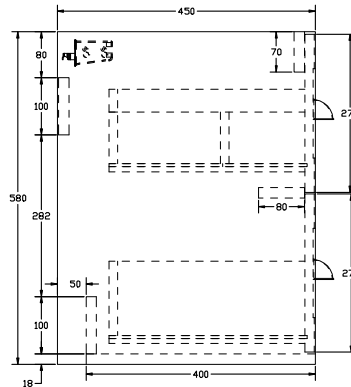

SIZE: H 645 x W 600 x D 460mm

TAP HOLE(S): One

BASIN MATERIAL: Ceramic

UNIT FINISH: Wood Effect

Unit available in the following

Ash Wood Effect

Indigo Ash Wood Effect

The information contained on this page was correct at date of issue. Fitting dimensions are provided as a guide only. Some variation may occur due to manufacturing tolerances. We pursue a policy of continuing improvement in design and performance of our products and so reserve the right to change specifications without prior notice.