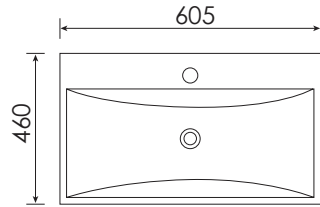

SIZE: H 645 x W 600 x D 460mm

TAP HOLE(S): One

BASIN MATERIAL: Ceramic

UNIT FINISH: Wood Effect

Unit available in the following

Ash Wood Effect

Indigo Ash Wood Effect

The information contained on this page was correct at date of issue. Fitting dimensions are provided as a guide only. Some variation may occur due to manufacturing tolerances. We pursue a policy of continuing improvement in design and performance of our products and so reserve the right to change specifications without prior notice.