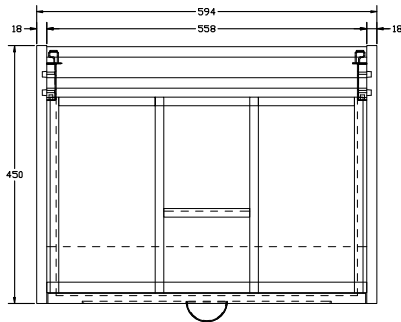

SIZE: H 645 x W 600 x D 460mm

TAP HOLE(S): One

BASIN MATERIAL: Ceramic

UNIT FINISH: Wood Effect

Unit available in the following

Ash Wood Effect

Indigo Ash Wood Effect

The information contained on this page was correct at date of issue. Fitting dimensions are provided as a guide only. Some variation may occur due to manufacturing tolerances. We pursue a policy of continuing improvement in design and performance of our products and so reserve the right to change specifications without prior notice.